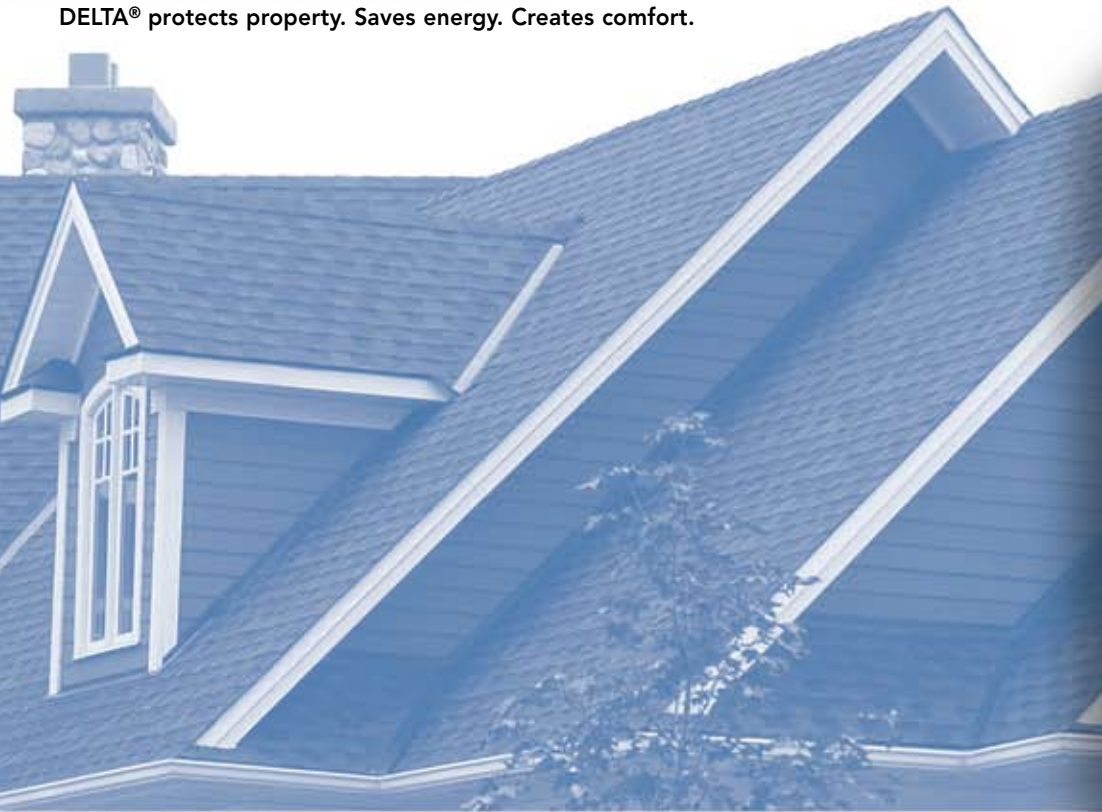

DELTA®

DELTA® protects property. Saves energy. Creates comfort.

COSELLA DÖRKEN

DELTA®-ROOF

PREMIUM QUALITY

The Tough, Long Lasting Underlayment For Asphalt Shingle Roofs.

- Highest wind resistance and waterproof.
- Prevents rain damage.
- Helps prevent mold, rot, and roof leaks.
- Stronger and lighter than felt.
- Adds value to your home.

■ Reinforced synthetic roof underlayment

■ For ventilated pitched roofs

■ For new construction and re-roofing