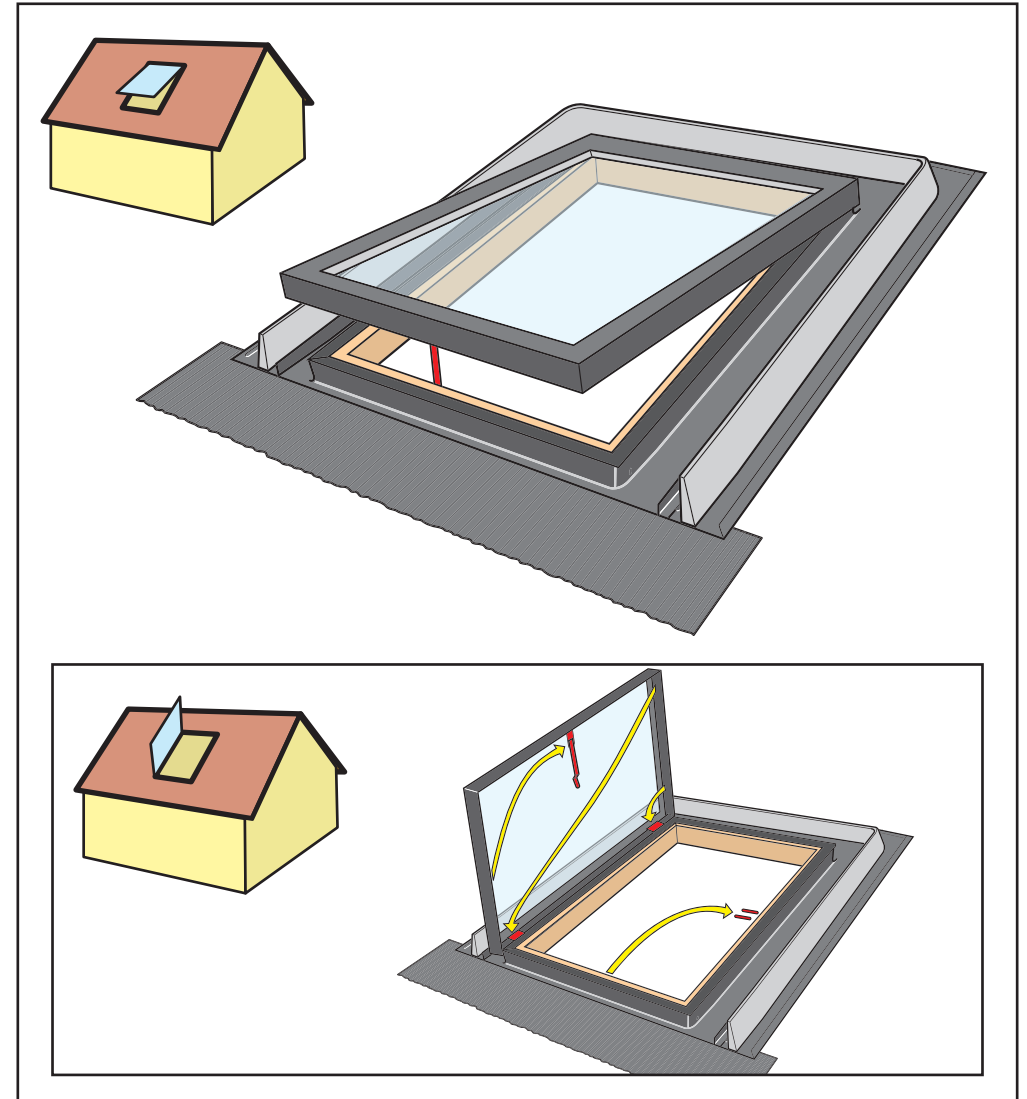

A: VELUX Österreich GmbH ☎ 02245/32 3 50	DK: VELUX Danmark A/S ☎ 45 16 45 16	J: VELUX-Japan Ltd. ☎ 03(3478)81 41	RO: VELUX România S.R.L. ☎ 0-8008-83589
AUS: VELUX Australia Pty. Ltd. ☎ (02) 9550 3288	E: VELUX Spain, S.A. ☎ 91 509 71 00	LT: VELUX Lietuva, UAB ☎ (85) 270 91 01	RUS: VELUX Russia ZAO ☎ (095) 737 75 20
B: VELUX Belgium ☎ (010) 42.09.09	EST: VELUX Eesti OÜ ☎ 601 1046	LV: VELUX Latvia SIA ☎ 7 27 77 33	S: VELUX Svenska AB ☎ 042/144450
BG: VELUX Bulgaria EOOD ☎ 02/955 99 30	F: VELUX France ☎ 0821 02 15 15 0,119€ TTC/min	N: VELUX Norge AS ☎ 22 51 06 00	SK: VELUX Slovensko, s.r.o. ☎ (02) 60 20 15 00
BiH: VELUX Bosna i Hercegovina d.o.o. ☎ 033/626 493, 626 494	FIN: VELUX Suomi Oy ☎ 09-887 0520	NL: VELUX Nederland B.V. ☎ 030 - 6 629 629	SLO: VELUX Slovenija d.o.o. ☎ 01 564 14 84
BY: VELUX Roof Windows ☎ (017) 217 7385	GB: VELUX Company Ltd. ☎ 0870 380 9593	NZ: VELUX New Zealand Ltd. ☎ 0800 650 445	TR: VELUX Çati Pencerecileri Ticaret Limited Şirketi ☎ 0 216 302 54 10
CDN: VELUX Canada Inc. ☎ 1 800 88-VELUX (888-3589)	H: VELUX Magyarország Kft. ☎ (06/1) 436-0601	P: VELUX A/S - Sucursal em Portugal ☎ 21 880 00 60	UA: VELUX Ukraina TOV ☎ (044) 490 5703
CH: VELUX Schweiz AG ☎ 062/289 44 44	HR: VELUX Hrvatska d.o.o. ☎ 01/6221 212	PL: VELUX-POLSKA Sp. z o.o. ☎ (022) 33 77 000 / 33 77 070	USA: VELUX America Inc. ☎ 1-800-88-VELUX
CHN: VELUX (CHINA) CO. LTD. ☎ 0316-607 27 27	I: VELUX Italia s.p.a. ☎ 045/6173666	RA: VELUX Argentina S.A. ☎ 0 114 711 5666	YU: VELUX Jugoslavija d.o.o. ☎ 011 3670 468
CZ: VELUX Česká republika, s.r.o. ☎ 531 015 511	IRL: VELUX Company Ltd. ☎ 01 816 1616	RCH: VELUX Chile Limitada ☎ 2-231 18 24	
D: VELUX Deutschland GmbH ☎ 0180-333 33 99			

www.VELUX.com

Installation instructions for roof window VLT 1000. Order no. VAS 451364-0106