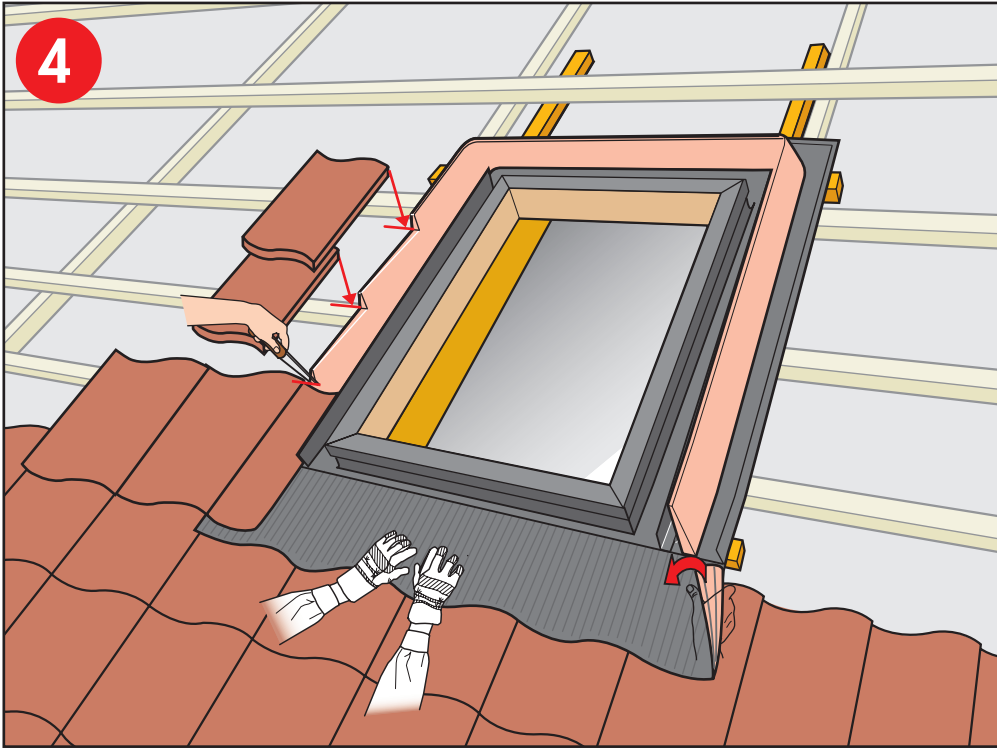

4

VLT 1000

VELTA®